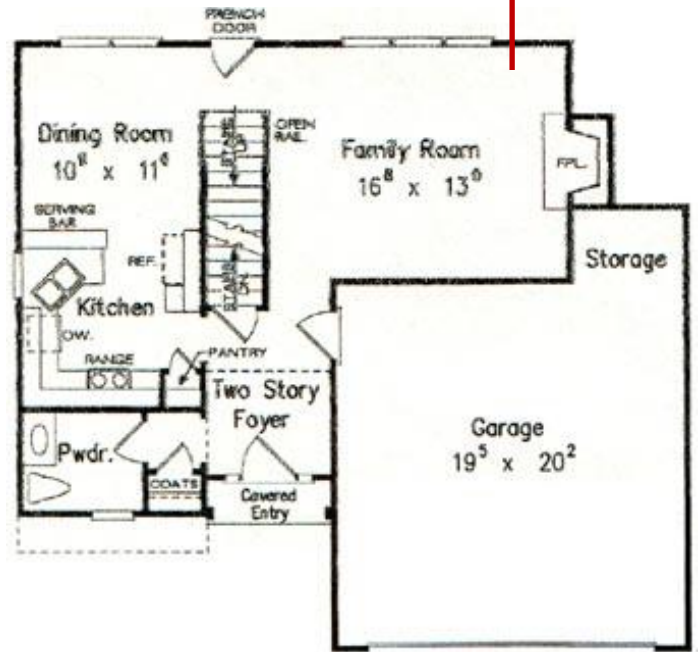

# The Chesdin

3 bedrooms | 2 1/2 bathrooms | 1380 sq ft

This large family room will accommodate all of your furniture and your family gatherings.

This master suite has its own private bath that includes a huge walk-in closet, double bowl vanity, separate shower and soaking tub. Customize the large master suite room with a tray ceiling!