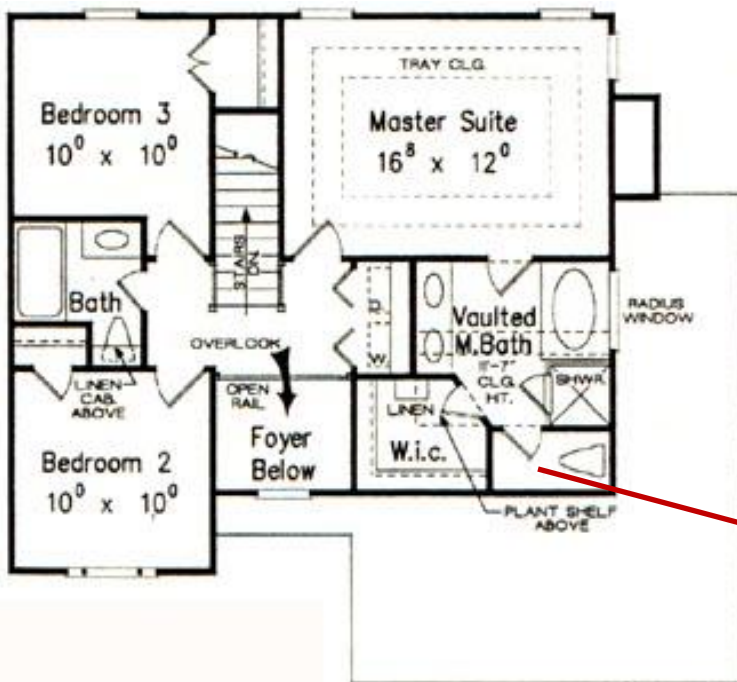

# The Chesdin

3 bedrooms | 2 1/2 bathrooms | 1380 sq ft

This large family room will accommodate all of your furniture and your family gatherings.

This master suite has its own private bath that includes a huge walk-in closet, double bowl vanity, separate shower and soaking tub. Customize the large master suite room with a tray ceiling!